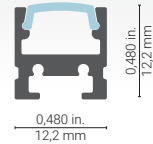

4400 Profile

4024 (LM22483-5)

4000 Series

Dimensional drawing

One of the smallest on the market, guaranteed to be discreet!

The 4400 profile is reduced to a minimum with its size of less than a half-inch, while accepting a standard LED strip*.

* Accepts LED strips up to 8mm wide.

Features

- Ultra-compact aluminum profile of 12.2mm wide by 12.2mm high.
- Custom length by sections of 2 to 240 inches (6m).
- Made of ALCOA 6063 T-5 aluminum alloy increasing heat dissipation.
- Its use increases the lifetime of your LED strip.
- Compatible with several installation accessories.
- Designed to meet North-American woodworking standards.

Options

LED strip compatibility

Compatible with LED strips up to **8mm** wide.

- B3528-xxV-60 - 8mm - 4.8W (95 lm/ft)
- B3528-xxV-120 - 8mm - 9.6W (220 lm/ft)
- B3528-xxV - 120H - 5mm - 9.6W (220 lm/ft)
- B3528-24V - 180H - 5mm - 14.4W (288 lm/ft)